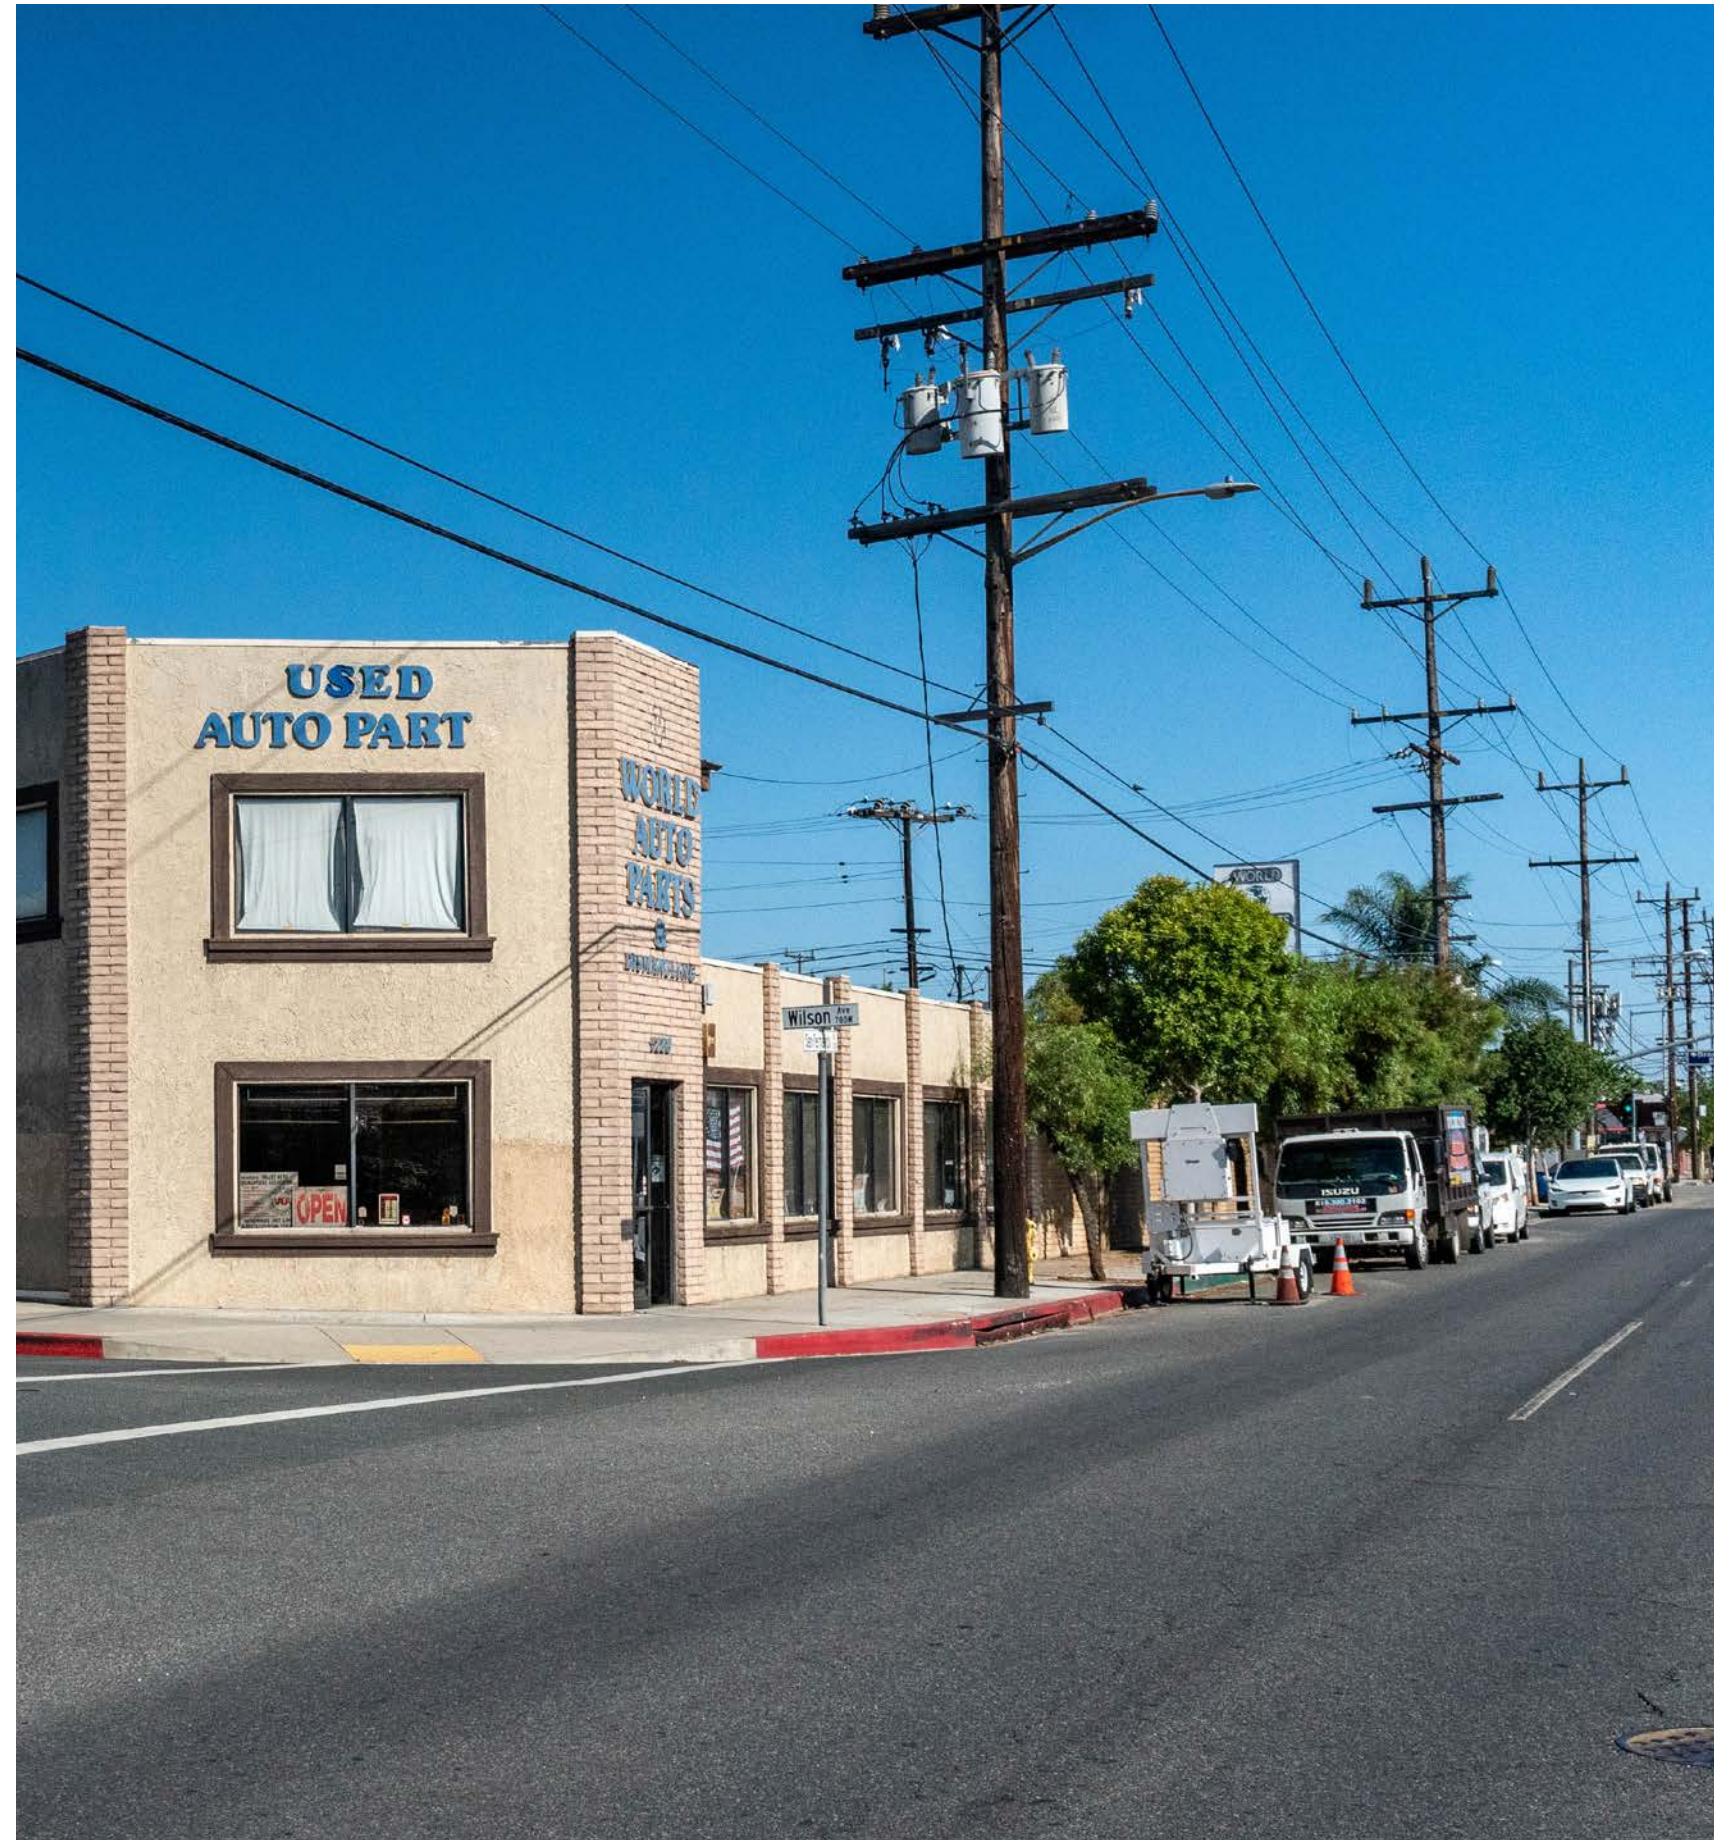

OFFERING SUMMARY

5228 SAN FERNANDO RD

INDUSTRIAL / SALVAGE YARD

Stratton International is pleased to present 5228 San Fernando Rd for lease, an industrial salvage yard located on the corner of N San Fernando Rd and W Wilson Ave in Glendale, CA. The property features an approximate 4,000 sq.ft. two-story industrial building and pylon sign positioned along the street frontage with tall block walls securing the 28,135 sq.ft. M2 zoned lot. Inside you'll find a reception, private offices, up-stairs office space, mezzanine and open warehouse space. Visitor parking is available along the south side of the property adjacent the alleyway connecting San Fernando Rd and Concord St.

BUILDING SQ.FT......	4,000
LOT SIZE SQ.FT......	26,916
YEAR BUILT.....	1935
FLOORS.....	2
DRIVE-IN DOORS.....	1x 10'x11'
APN(S).....	5638-007-050
CLEAR HEIGHT.....	18'
PARKING SPACES.....	8 SPACES - 3.3/1000 SQ.FT.
ZONING.....	GLM2
POWER.....	TBD