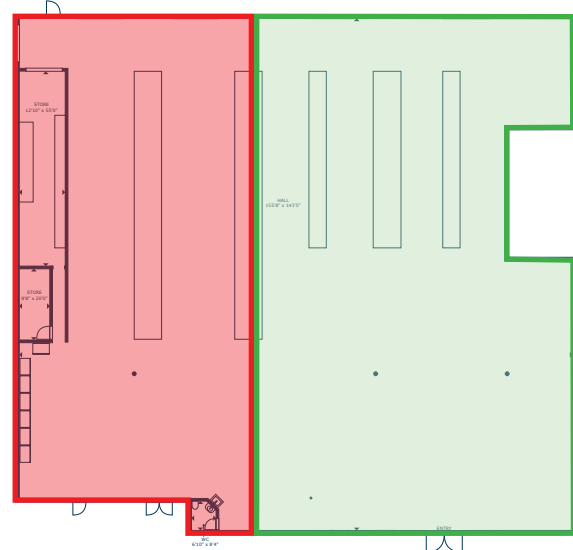

## FLOOR PLAN

 12,052 SQ.FT  
UNIT 31910

 8,600 SQ.FT  
UNIT 31920

= 20,652 SQ.FT  
CONTIGUOUS

SCAN, TAP or CLICK!

The information in this floorplan has been obtained from sources believed to be reliable. While we do not doubt its accuracy, we have not verified it and make no guarantee, warranty or representation about it. It is your responsibility to independently confirm its accuracy and completeness.

ROOM  
145'0" x 91'

FLOOR 1